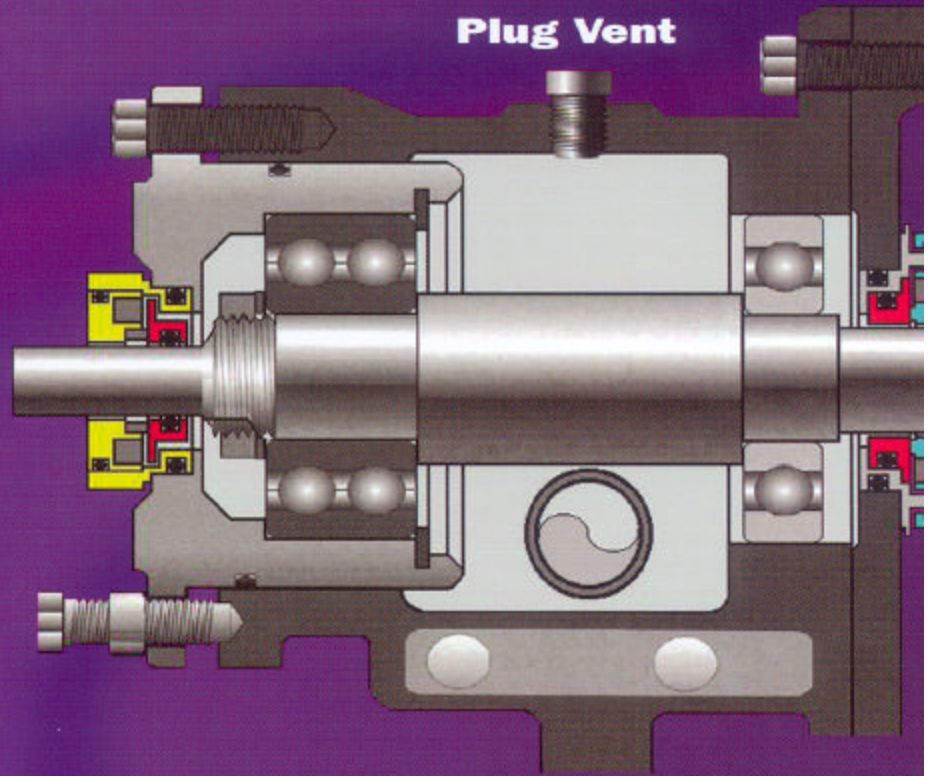

**ISOMAG is durable,  
versatile and  
reliable.**

**"Bulls Eye"  
Sight Gauge**

11871 Dunlay Avenue  
Baton Rouge, LA 70809

**isomag.com**  
sales@isomag.com

888-750-0000 PHONE